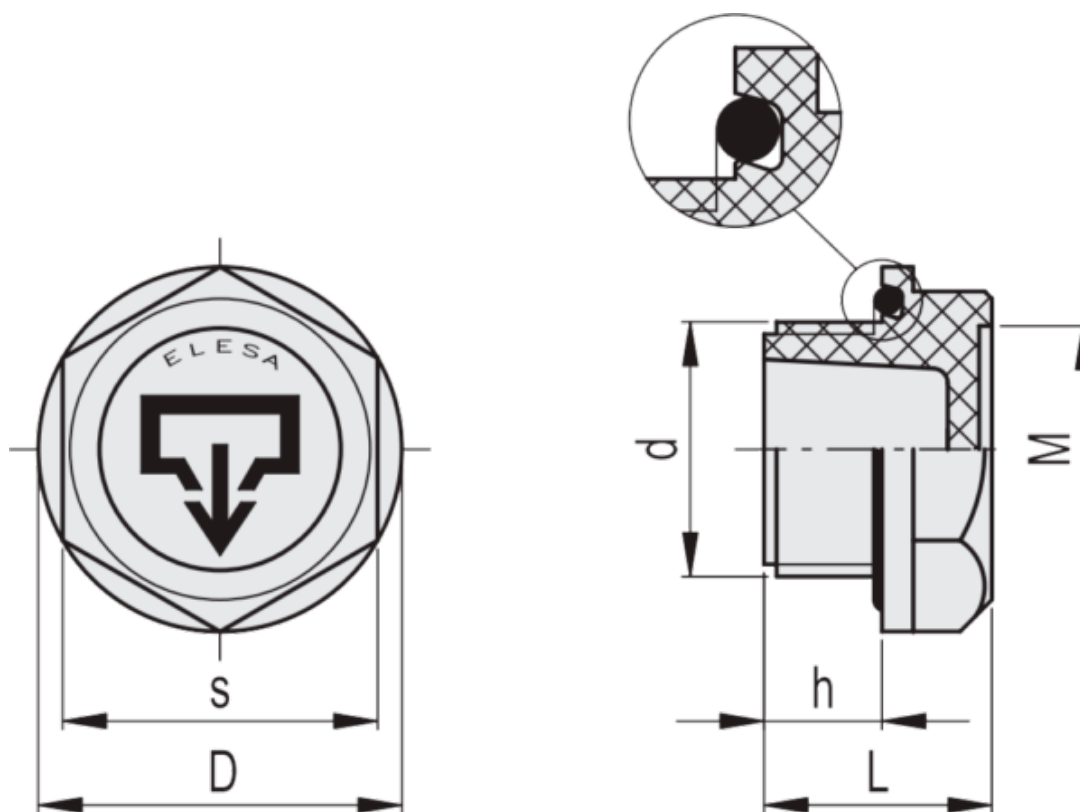

Data Sheet

Article number: 2311158889

Description: E+G Plug
TSR. 27x1.5

Measures

d = M 27x1.5

D = 37

h = 12

L = 22

M = 25

s = 32

Weight (g) = 14